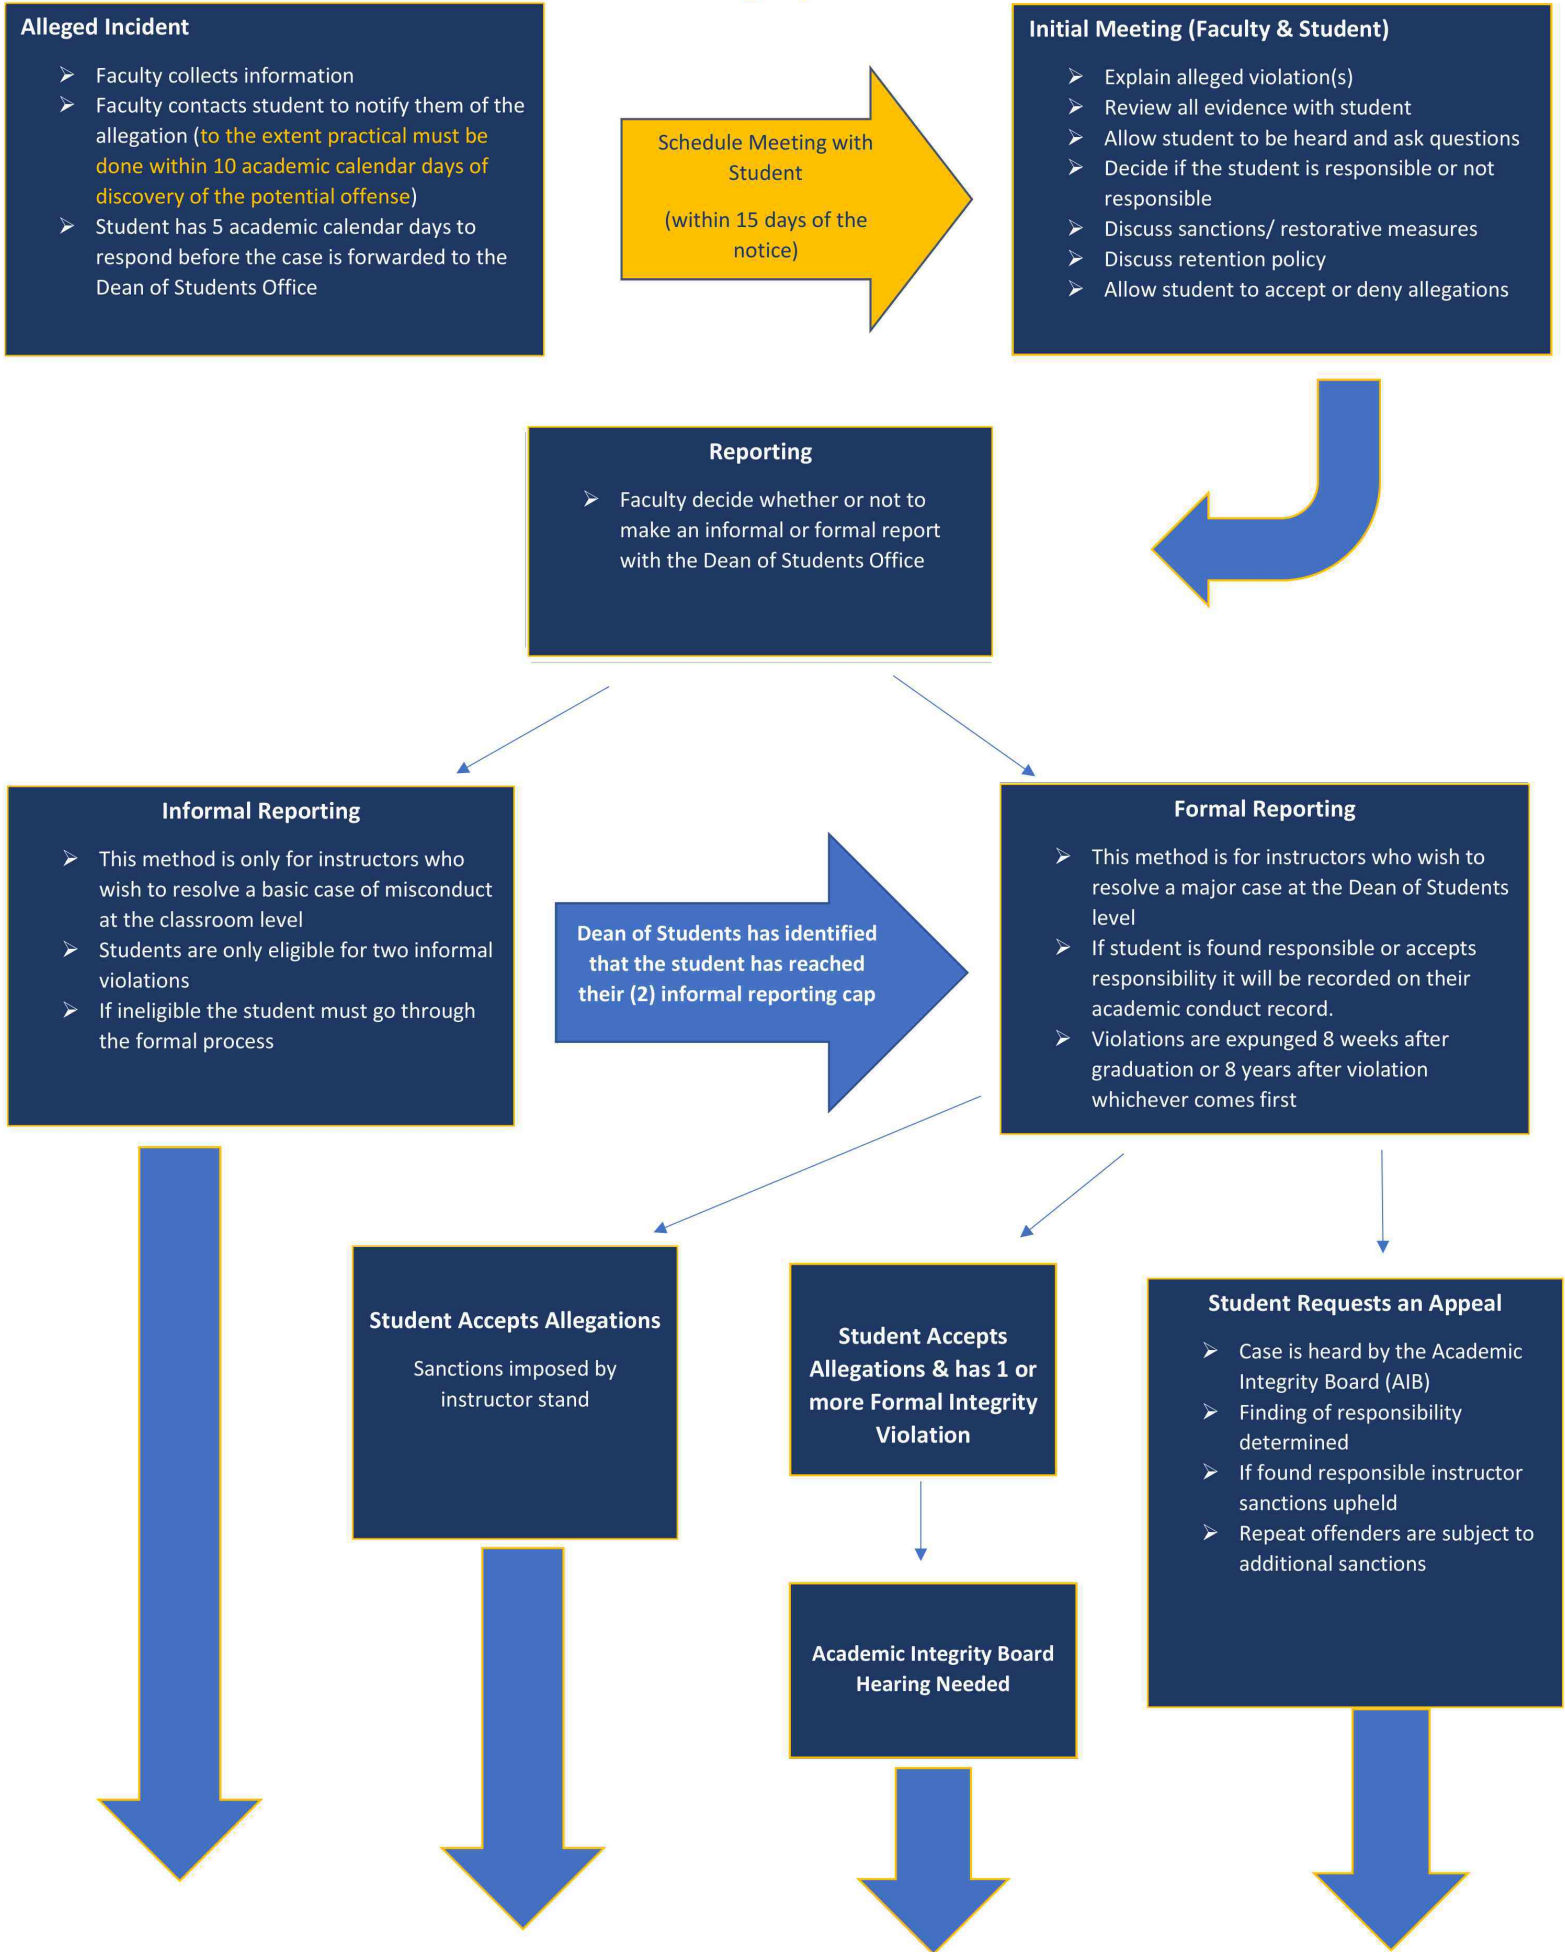

Academic Integrity Flow Chart

Process Complete

Dean of students will send out a notification to student and the faculty member about the status of their Academic Integrity Allegation